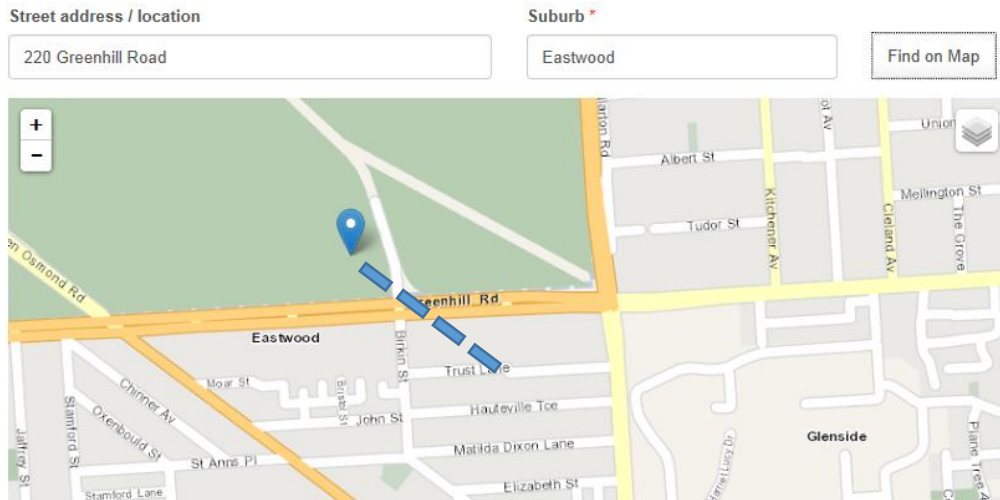

Tell us about the Provider venues. Parents and guardians will use this information to find you on the Sports Vouchers website.

To get started, enter an address or location of your venue to add a pin to the map. You can add multiple venues as required. To remove a venue, scroll down to the Venue List and click the arrow to select "delete".

Street address / location

Suburb

Not the correct location? You can drag the marker to the precise location.

2. Left click the blue pin, hold and drag the pin to the exact location.

3. Type in public information which allows parents and carers to contact your organisation through the Find a Provider tool;
- The 'Venue street address/location' can be directional text for example "southern end of Brighton Beach" or "Football clubrooms on XYZ Reserve"
 - Contact number, email and website should direct parents and carers to contact the provider.
 - Select the Activities offered by your club at this location.